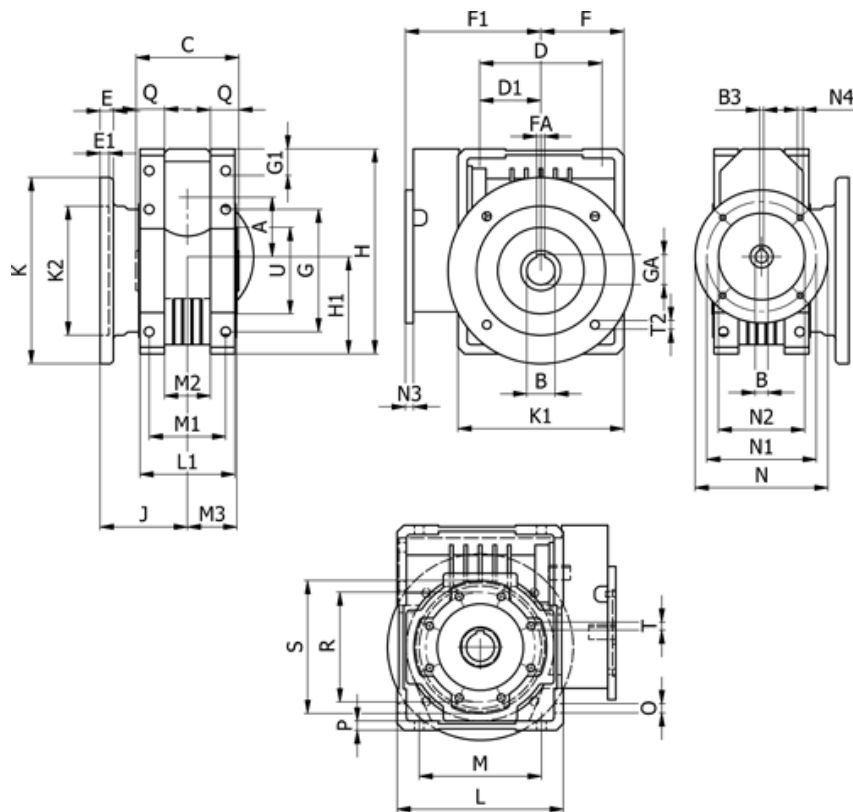

Article number: 3921110021545

Description: Worm gear
WR 110-UFC1-21-112B5, without lubrication

Measures

A = 110.10	E = 20	H = 308.0	M = 184	N4 = M12x13	U = 130
B = 42	E1 = 12	H1 = 125.0	M1 = 115	O = 14.0	
B1 E7 = 28	F = 125	J = 179.5	M2 = 69	P = 14	
B2 = 31.3	F1 = 213	K = 280	M3 = 73.0	Q = 45	
B3 H9 = 8	FA = 12	K1 = 230	N = 250	R = 165	
C = 155	G = 184	K2 = 170	N1 = 215	S = 200	
D = 174.0	G1 = 58.0	L = 250	N2 = 180	T = M12x19	
D1 = 82.0	GA = 45.3	L1 = 143	N3 = 13.0	T2 = 13.0	